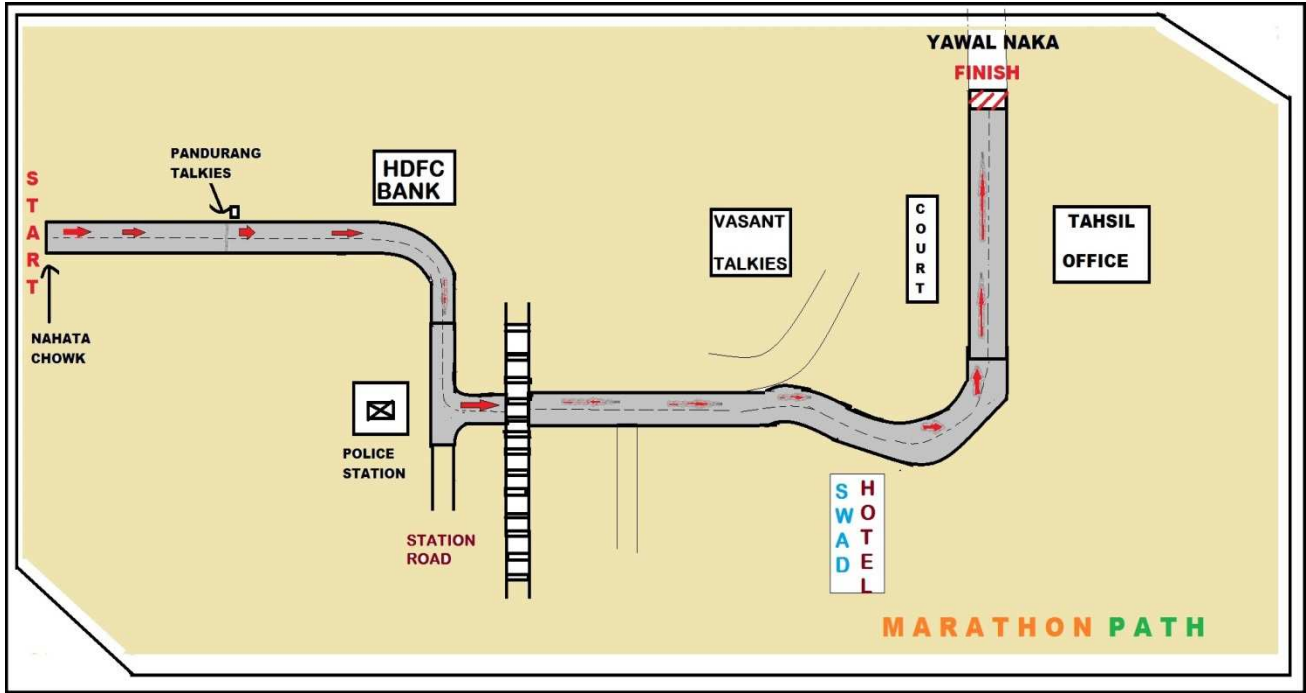

TECHZEALOT '15

TECHNO-RUN (MARATHON)

“This MARATHON is only to show Engineers are not lagging behind as compared to other faculty students. Engineers does study as well as social activities also”.

Aim:-To bring all Engineers together on upcoming 26th Jan 2015

RULES:

1. Entry fees are non refundable.
2. SPOT ENTRIES are NOT ALLOWED.
3. No abusing , no cheating during racing.
4. Marathon participants must complete the course within 45minutes.
5. No wheeled vehicles are allowed on the course at any time.roller/in-line skates, bicycles, hand cycles, scooters, skateboards are prohibited.
6. Participants must stay on the official course at all times. It is responsibility of each participant to know the course. Participants who leave the course will be disqualified.
7. Please see the **marathon path** to learn the course before race day.
8. The decisions of event director or race director are final in all matters.
9. Course officials will monitor the start line, path and finish line. Participants are subject to disqualification should they choose not to follow this rules and regulations.